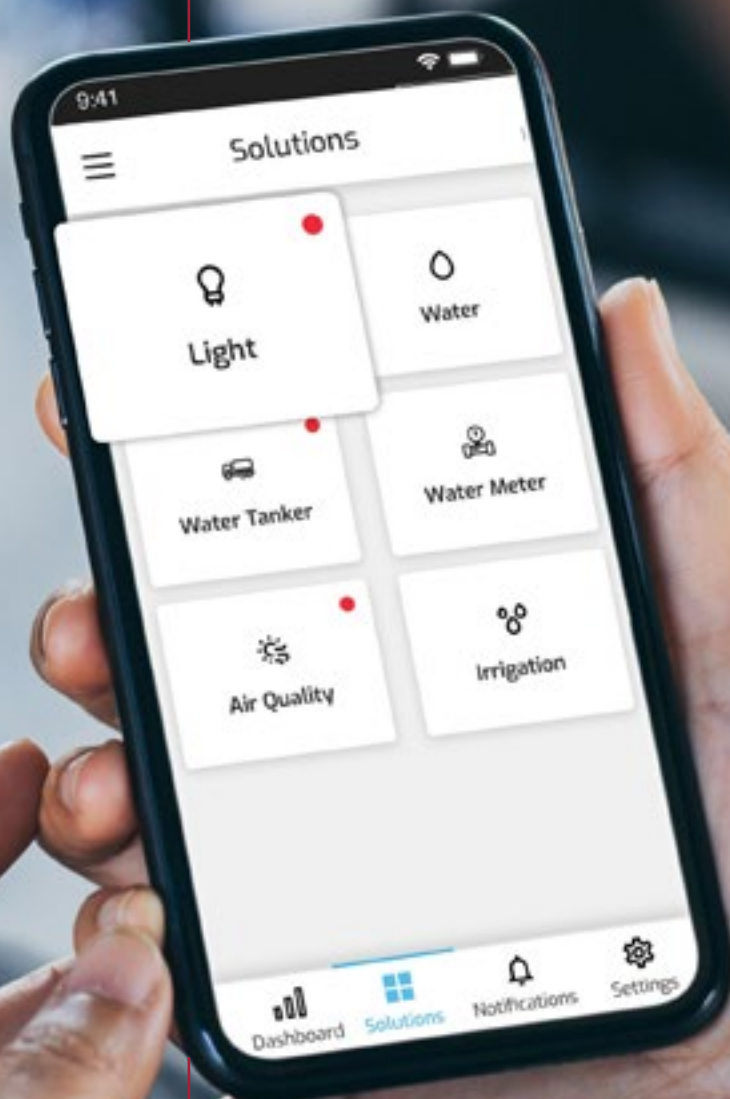

Make your society smarter and more sophisticated with our AIoT*-enabled infrastructure platform

Our proprietary SaaS platform enables you to remotely monitor, manage and optimise critical infrastructure in your society with advanced technology and automation.

*AIoT – Artificial Intelligence of Things