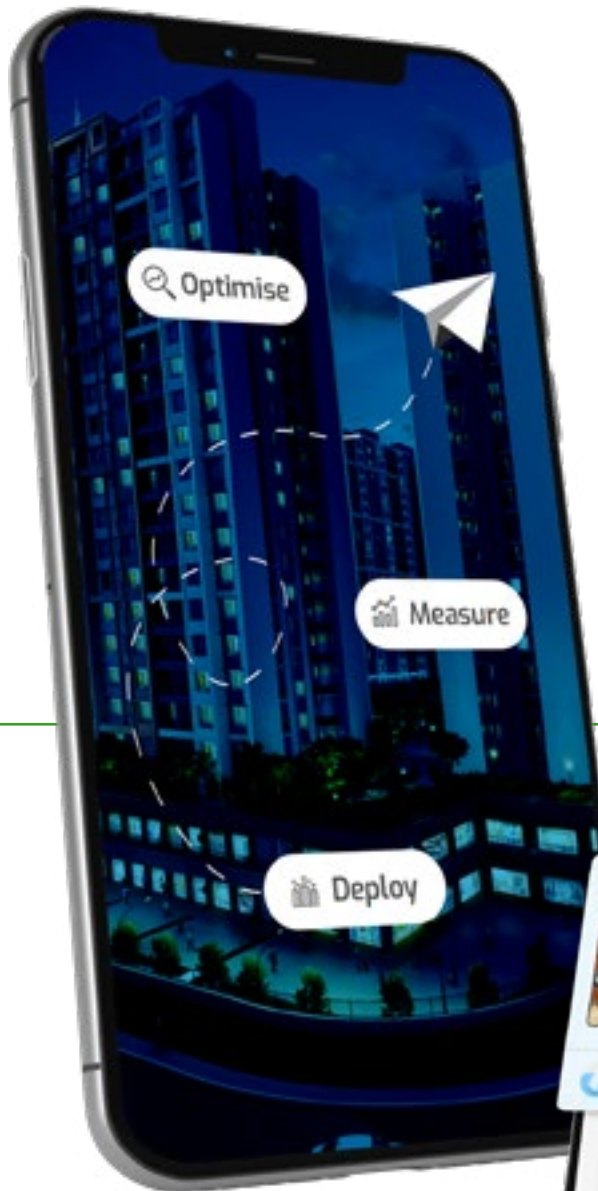

2

Smart Tanker Management

Get enhanced transparency of water delivery

Order the water tanker via call, SMS and WhatsApp