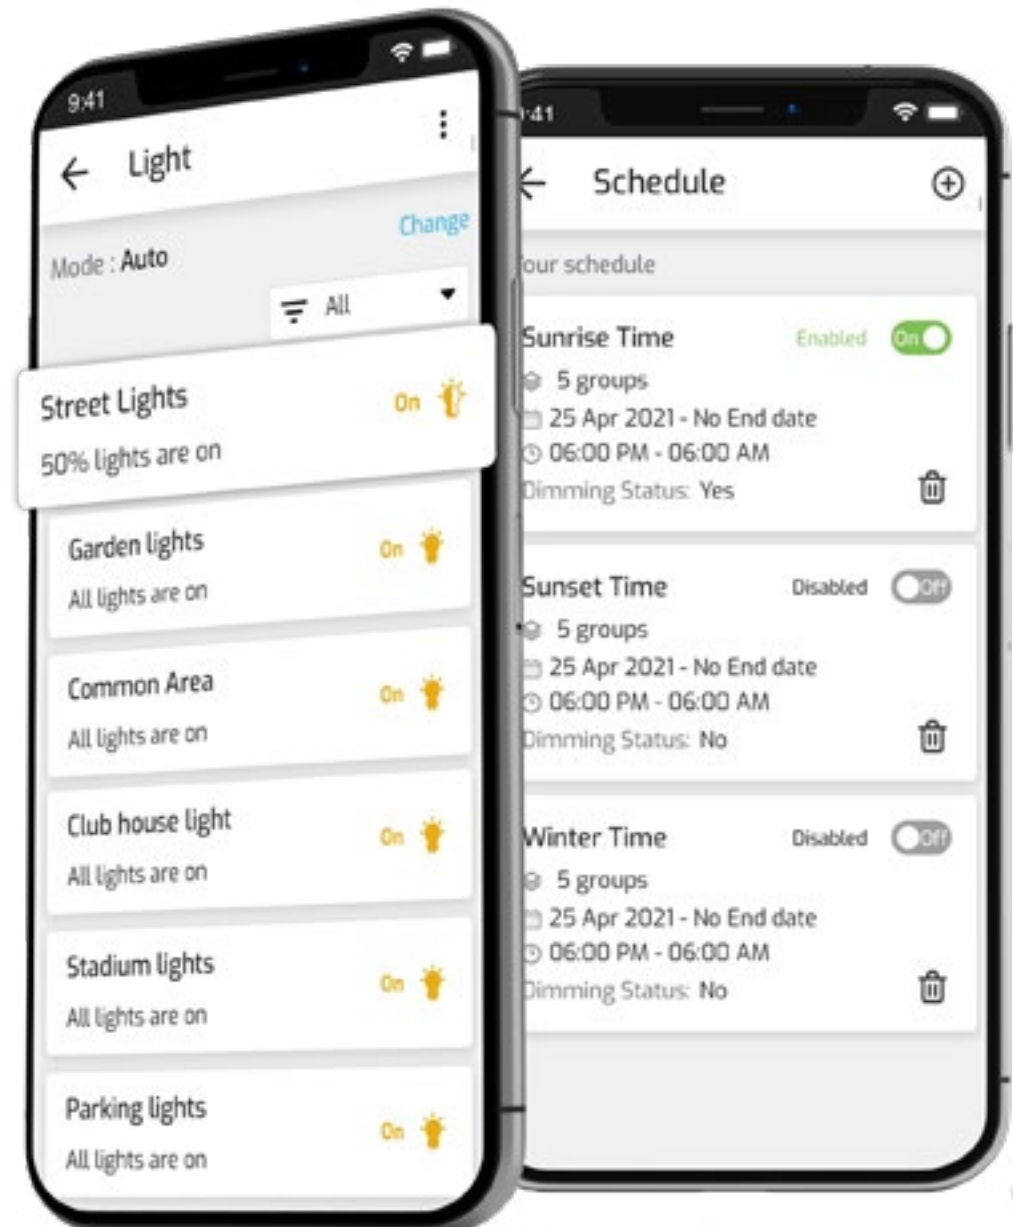

Smart Water Management

1

Reduce wastage due to overflow and optimise utilisation

Detect low tank levels and refill water automatically

Monitor water levels for all tanks in real-time

Get insights on water consumption patterns of your society and each building

2

Smart Tanker Management

Get enhanced transparency of water delivery

Order the water tanker via call, SMS and WhatsApp

Record and track supplied water quantity

View a consolidated report about total tankers supplied over a period

3

Smart Lighting Management

Create different schedules based on sunset/sunrise timing

Set up automated timing to switch the lights on and off

Optimise energy utilisation, avoid wastage of electricity

Get centralised control of lighting systems for operations