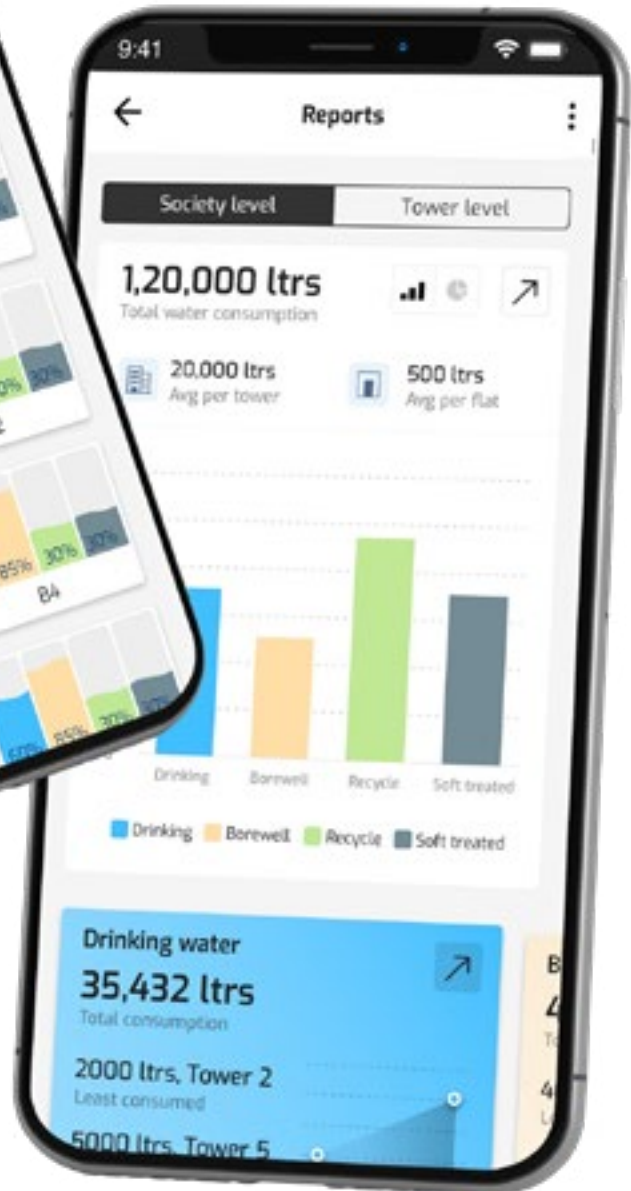

Optimal energy and
resource utilisation

“~5-10 % savings
on utility spends

Utility consumption patterns
for better facility administration

Subscribe NOW!

Choose from our top 3 offerings and get a personalized dashboard to manage your facility anytime, anywhere.

Smart Water Management

1

Reduce wastage due to overflow and optimise utilisation

Detect low tank levels and refill water automatically

Monitor water levels for all tanks in real-time

Get insights on water consumption patterns of your society and each building

2

Smart Tanker Management

Get enhanced transparency of water delivery

Order the water tanker via call, SMS and WhatsApp

Record and track supplied water quantity

View a consolidated report about total tankers supplied over a period

3

Smart Lighting Management

Create different schedules based on sunset/sunrise timing

Set up automated timing to switch the lights on and off

Optimise energy utilisation, avoid wastage of electricity

Get centralised control of lighting systems for operations