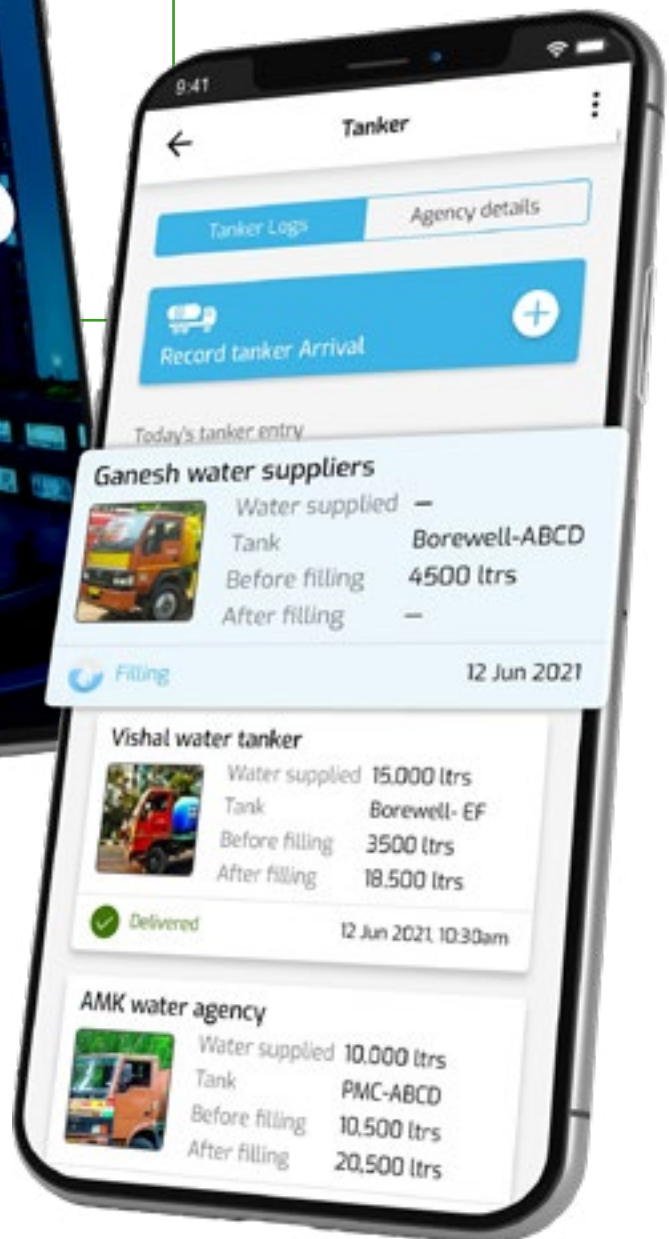

Smart Water Management

1

Reduce wastage due to overflow and optimise utilisation

Detect low tank levels and refill water automatically

Monitor water levels for all tanks in real-time

Get insights on water consumption patterns of your society and each building

2

Smart Tanker Management

Get enhanced transparency of water delivery

Order the water tanker via call, SMS and WhatsApp

Record and track supplied water quantity

View a consolidated report about total tankers supplied over a period